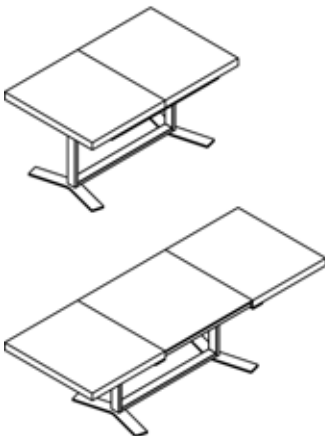

## TAZ001

**L 150-240 H 73 P 90 cm**

1 prolunga centrale L 90 cm

**L 59"-94 4/8" H 28 6/8" W 35 3/8"**

1 central extension L 35 3/8"